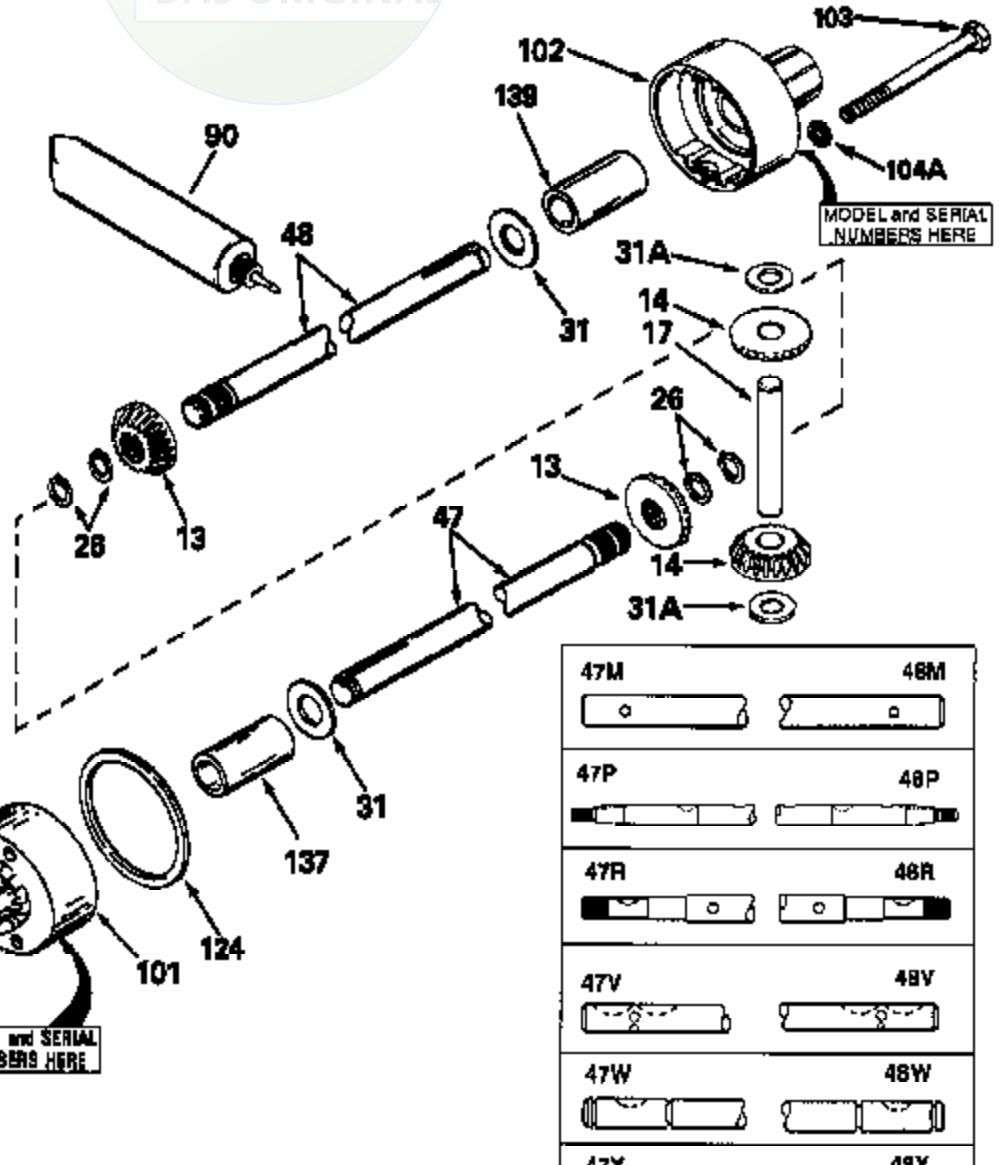

JOIST

SICHER IST DAS:
DAS ORIGINAL

47	48
47A	48A
47B	48B
47C	48C
47D	48D
47E	48E
47H	48H
47L	48L

47M	48M
47P	48P
47R	48R
47V	48V
47W	48W
47X	48X

Ref #	Part Number	Qty	Description
13	778067		Gear, Bevel (16 teeth)
14	778068		Gear, Pinion (16 teeth)
17	786040		Pin, Drive
26	792018		Ring, Retaining
31	780001		Washer (3/4" ID x 1-1/2" OD x 1/16" t hick)
31A	780096		Washer, Thrust
47A	774356		Axle (11-7/16" long)
48A	774357		Axle (12-5/16" long)
82	786043		Sprocket. No Teeth 54. O.D. 8.823
82	786051		Sprocket. No Teeth 60. O.D. 9.841
82	786070		Sprocket. No Teeth 48. O.D. 7.920
82	786041A		Sprocket. No Teeth 45. O.D. 7.389
82	786042	100-180	Sprocket. No Teeth 40. O.D. 6.650
90	788067B	Peerless	Grease (32 oz. bottle Bentonite greas e)
101	774344		Differential Carrier Hsg (Incl. 137)
102	774345		Differential Carrier Hsg (Incl. 139)
103	792041		Screw, 5/16-18 x 3-3/4"
104A	792061		Washer, Flat, 5/16"
104	792042		Nut, Lock, 5/16-18 (Use as required)
137	780077		Bushing (3/4" ID x 1-1/16" OD x 2-1/1 6" long)
139	780077		Bushing (3/4 ID x 1-1/16" OD x 2-1/16 " long)